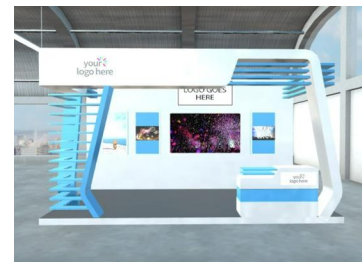

Booth 7 • page 10