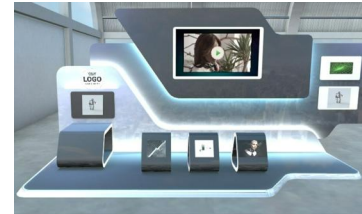

Booth 5 • page 8